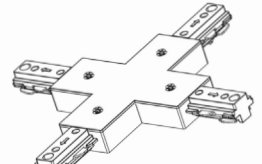

Accessories:

- Blank = No Option For Accessories
- TR-TC-BK = 3-Wire Track T Connector, Black
- TR-TC-WH = 3-Wire Track T Connector, White
- TR-XC-BK = 3-Wire Track X Connector, Black
- TR-XC-WH = 3-Wire Track X Connector, White
- TR-FLEXC-BK = 3-Wire Track Flex Connector, Black
- IR-FLEXC-WH = 3-Wire Track Flex Connector, White
- TR-FC-BK = 3-Wire Track Floating Canopy, Black
- TR-FC-WH = 3-Wire Track Floating Canopy, White
- TR-MONC-BK = 3-Wire Track Mono Canopy, Black
- IR-MONC-WH = 3-Wire Track Mono Canopy, White
- IR-JBEF-BK = 3-Wire Track J-Box End Feed Kit, Black
- TR-JBEF-WH = 3-Wire Track J-Box End Feed Kit, White
- TR-CCON-BK = 3-Wire Track Conduit Connector, Black
- TR-CCON-WH = 3-Wire Track Conduit Connector, White
- TR-EC-BK = 3-Wire Track End Cap, Black
- TR-EC-WH = 3-Wire Track End Cap, White
- TR-EXTCON-BK = 3-Wire Track To Track Extension Connector, Black
- TR-EXTCON-WH = 3-Wire Track To Track Extension Connector, White

Accessories:

End Cap
TR-EC-BK
TR-EC-WH

Flexible Connector
TR-FLEXC-BK
TR-FLEXC-WH

L Connector
TR-LC-BK
TR-LC-WH

Live End Connector
TR-LE-BK
TR-LE-WH

X Connector
TR-XC-BK
TR-XC-WH

Mini Joiner
TR-MC-BK
TR-MC-WH

Monopoint Canopy
TR-MONC-BK
TR-MONC-WH

Stratght Connector
TR-SC- BK
TR-SC-WH

T Connector
TR-TC-BK
TR-TC-WH

Track Floating
TR-FC-BK
TR-FC-WH

Track
TR-2FT-BK
TR-2FT-WH
TR-4FT-BK
TR-4FT-WH
TR-6FT-BK
TR-6FT-WH
TR-8FT-BK
TR-8FT-WH