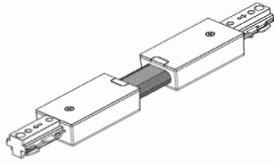

Accessories:

- Blank = No Option For Accessories
- TR-TC-BK = 3-Wire Track T Connector, Black
- TR-TC-WH = 3-Wire Track T Connector, White
- TR-XC-BK = 3-Wire Track X Connector, Black
- TR-XC-WH = 3-Wire Track X Connector, White
- TR-FLEXC-BK = 3-Wire Track Flex Connector, Black
- IR-FLEXC-WH = 3-Wire Track Flex Connector, White
- TR-FC-BK = 3-Wire Track Floating Canopy, Black
- TR-FC-WH = 3-Wire Track Floating Canopy, White
- TR-MONC-BK = 3-Wire Track Mono Canopy, Black
- IR-MONC-WH = 3-Wire Track Mono Canopy, White
- IR-JBEF-BK = 3-Wire Track J-Box End Feed Kit, Black
- TR-JBEF-WH = 3-Wire Track J-Box End Feed Kit, White
- TR-CCON-BK = 3-Wire Track Conduit Connector, Black
- TR-CCON-WH = 3-Wire Track Conduit Connector, White
- TR-EC-BK = 3-Wire Track End Cap, Black
- TR-EC-WH = 3-Wire Track End Cap, White
- TR-EXTCON-BK = 3-Wire Track To Track Extension Connector, Black
- TR-EXTCON-WH = 3-Wire Track To Track Extension Connector, White

Accessories:

End Cap
TR-EC-BK
TR-EC-WH

Flexible Connector
TR-FLEXC-BK
TR-FLEXC-WH

L Connector
TR-LC-BK
TR-LC-WH

Live End Connector
TR-LE-BK
TR-LE-WH

X Connector
TR-XC-BK
TR-XC-WH

Mini Joiner
TR-MC-BK
TR-MC-WH