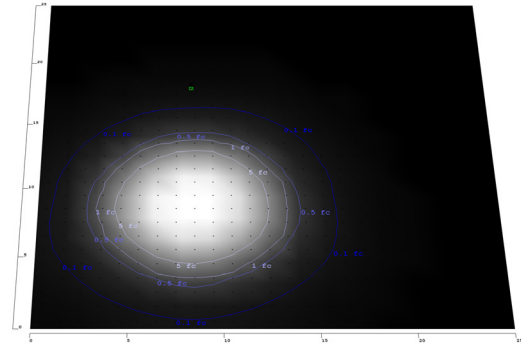

Phone: (877) 805-2252 | Fax: (877) 805-2252
www.westgatemfg.com |

WG-20241014

Photometrics: TRS-20-30W-MCTPB-36D

Area 25'x 25' Mounting Height: 9'

Other Views:

Side View

Side View

Side View