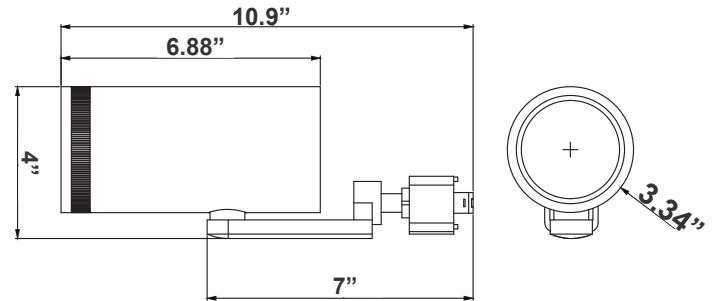

WESTGATE
THE FUTURE IS HERE...AND IT'S QUITE BRIGHT!

Customer Name: _____

Project Name: _____

Note: _____

Type: _____

10.9" (W) x 4" (H) x 3.34" (D)

This versatile track lighting solution offers selectable wattage and CCT (Correlated Color Temperature) options, providing flexibility to meet various lighting needs. Available in both H-Type and J-Type configurations, with a convenient conversion kit to adapt between types, ensuring compatibility and ease of installation. Ideal for retail, gallery, and commercial applications where precise illumination control is essential.