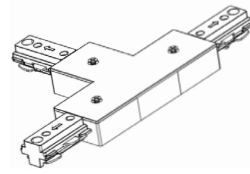

Accessories:

- Blank = No Option For Accessories
- TR-TC-BK = 3-Wire Track T Connector, Black
- TR-TC-WH = 3-Wire Track T Connector, White
- TR-XC-BK = 3-Wire Track X Connector, Black
- TR-XC-WH = 3-Wire Track X Connector, White
- TR-FLEXC-BK = 3-Wire Track Flex Connector, Black
- IR-FLEXC-WH = 3-Wire Track Flex Connector, White
- TR-FC-BK = 3-Wire Track Floating Canopy, Black
- TR-FC-WH = 3-Wire Track Floating Canopy, White
- TR-MONC-BK = 3-Wire Track Mono Canopy, Black
- IR-MONC-WH = 3-Wire Track Mono Canopy, White
- IR-JBEF-BK = 3-Wire Track J-Box End Feed Kit, Black
- TR-JBEF-WH = 3-Wire Track J-Box End Feed Kit, White
- TR-CCON-BK = 3-Wire Track Conduit Connector, Black
- TR-CCON-WH = 3-Wire Track Conduit Connector, White
- TR-EC-BK = 3-Wire Track End Cap, Black
- TR-EC-WH = 3-Wire Track End Cap, White
- TR-EXTCON-BK = 3-Wire Track To Track Extension Connector, Black
- TR-EXTCON-WH = 3-Wire Track To Track Extension Connector, White

Accessories:

End Cap
TR-EC-BK
TR-EC-WH

Flexible Connector
TR-FLEXC-BK
TR-FLEXC-WH

L Connector
TR-LC-BK
TR-LC-WH

Live End Connector
TR-LE-BK
TR-LE-WH

X Connector
TR-XC-BK
TR-XC-WH

Mini Joiner
TR-MC-BK
TR-MC-WH

Monopoint Canopy
TR-MONC-BK
TR-MONC-WH

Stratght Connector
TR-SC- BK
TR-SC-WH

T Connector
TR-TC-BK
TR-TC-WH

Track Floating
TR-FC-BK
TR-FC-WH

Track
TR-2FT-BK
TR-2FT-WH
TR-4FT-BK
TR-4FT-WH
TR-6FT-BK
TR-6FT-WH
TR-8FT-BK
TR-8FT-WH