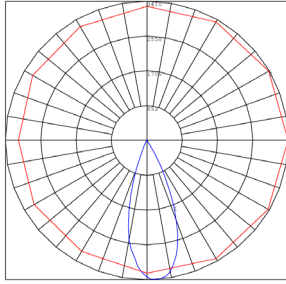

Phone: (877) 805-2252 | Fax: (877) 805-2252
www.westgatemfg.com |

WG-20241014

Photometrics: TRS-20-30W-MCTPB-36D

Area 25'x 25' Mounting Height: 9'

Other Views:

Side View

Side View

Side View